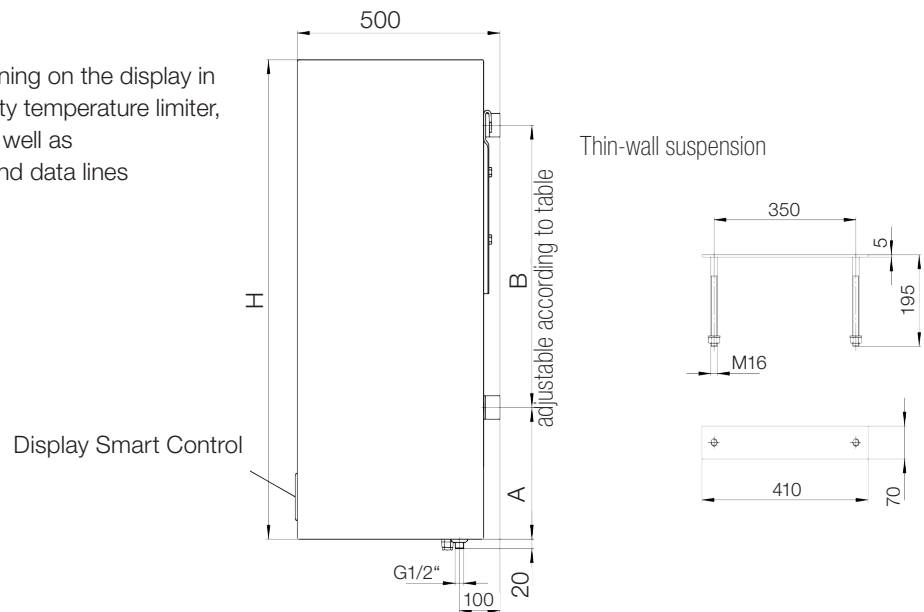

TECHNICAL DATA

- Operating pressure 6 bar
- Capacity: 80 L, 100 L, 120 L, 150 L
- Energy savings of up to 14.8 (depending on usage behaviour)
- Adapted to your consumer habits
- ECO energy-saving setting
- Holiday mode
- LCD display
- Automatic legionella protection
- Heating times can be changed
- Thanks to intelligent energy management
- No low tariff operation required
- Adjustable suspension
- 3-year full warranty
- Automatic error detection and warning on the display in case of dry-running, triggered safety temperature limiter, unexpectedly long heating time as well as defective sensors, CPU memory and data lines

ACCESSORIES

- Storage tank connection set AG-S 1/2" up to 6 bar
- Pressure reducing valve for AG-S
- Reinforced suspension bracket for old ÖNORM
- Round bracket suspension - extended by 300 mm
- Ceiling suspension
- Counter plate for suspended accumulator (thin-wall suspension)
- Safety thermostatic mixing valve type 271

ECO DESIGN-LABELING

5 YEARS WARRANTY ON THE INNER BOILER

Type	Content in l	Heat loss according to EN 12897		Electricity consumption per year in kWh/year	OFF-Peaktable or Smart	Tapping profile	Energy efficiency class
		in kWh/24h	S in watts				
ECO CLEVER 80	80	0,95	39,6	1.316	S	M	B
ECO CLEVER 100	100	1,08	45,0	1.347	S	M	B
ECO CLEVER 120	120	1,23	51,3	1.366	S	M	B
ECO CLEVER 150	150	1,45	60,4	1.352	S	M	B

TECHNICAL DATA

Type	Article.no.	Connected load in kW	Connection voltage in V	Dimensions in mm				Magnesium Protective anode	Maximum temperature in °C	Display	Weight in kg
				H	A	B	B adjustable from-to				
ECO CLEVER 80	A 121 57	2,0	~230	751	280	400	400-550	ja	75	LCD-Display	40
ECO CLEVER 100	A 121 58	2,0	~230	884	280	600	400-700	ja	75	LCD-Display	46
ECO CLEVER 120	A 121 59	2,0	~230	1019	280	600	550-850	ja	75	LCD-Display	52
ECO CLEVER 150	A 121 60	2,0	~230	1219	280	800	750-1000	ja	75	LCD-Display	60