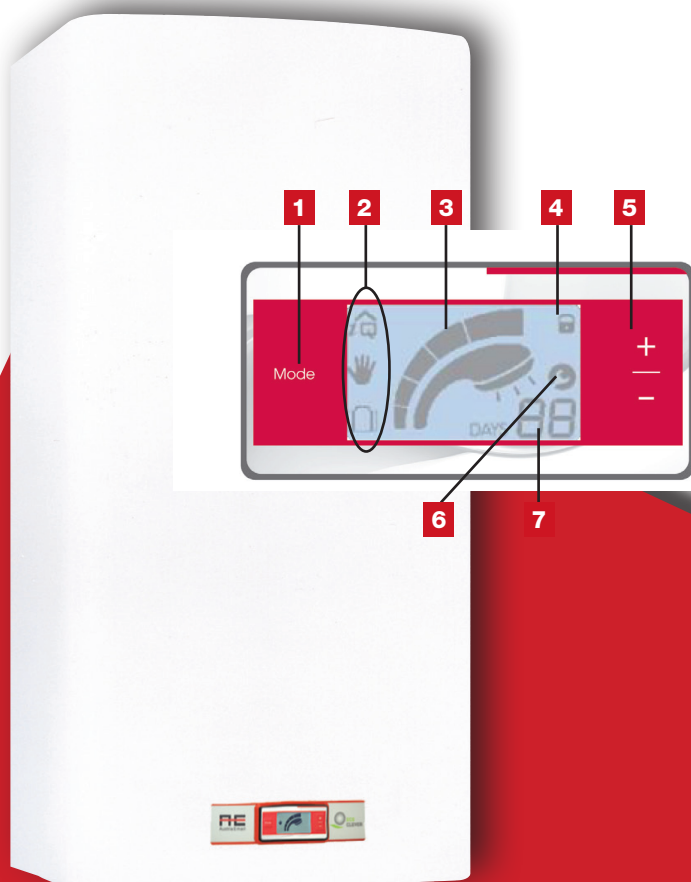

Smart Control-Speicher (6 bar)

ECO CLEVER

80 / 100 / 120 /

150 LITRE

“

Depending on the usage behaviour, energy savings of up to 14 % are possible with the smart electric storage unit!

”

- 1** Selecting the operating mode (ECO, Manual, Holiday)
- 2** Display of the operating mode (ECO, Manual, Holiday)
- 3** Comfort level
- 4** Child lock
- 5** Setting of the level or number of holidays
- 6** Error display
- 7** Number of holidays or error code

TECHNICAL DATA

- Operating pressure 6 bar
- Capacity: 80 L, 100 L, 120 L, 150 L
- Energy savings of up to 14.8 (depending on usage behaviour)
- Adapted to your consumer habits
- ECO energy-saving setting
- Holiday mode
- LCD display
- Automatic legionella protection
- Heating times can be changed
- Thanks to intelligent energy management
- No low tariff operation required
- Adjustable suspension
- 3-year full warranty
- Automatic error detection and warning on the display in case of dry-running, triggered safety temperature limiter, unexpectedly long heating time as well as defective sensors, CPU memory and data lines

ACCESSORIES

- Storage tank connection set AG-S 1/2" up to 6 bar
- Pressure reducing valve for AG-S
- Reinforced suspension bracket for old ÖNORM
- Round bracket suspension - extended by 300 mm
- Ceiling suspension
- Counter plate for suspended accumulator (thin-wall suspension)
- Safety thermostatic mixing valve type 271

TECHNICAL DATA

Type	Article.no.	Connected load in kW	Connection voltage in V	Dimensions in mm				Magnesium Protective anode	Maximum temperature in °C	Display	Weight in kg
				H	A	B	B adjustable from-to				
ECO CLEVER 80	A 121 57	2,0	~230	751	280	400	400-550	ja	75	LCD-Display	40
ECO CLEVER 100	A 121 58	2,0	~230	884	280	600	400-700	ja	75	LCD-Display	46
ECO CLEVER 120	A 121 59	2,0	~230	1019	280	600	550-850	ja	75	LCD-Display	52
ECO CLEVER 150	A 121 60	2,0	~230	1219	280	800	750-1000	ja	75	LCD-Display	60